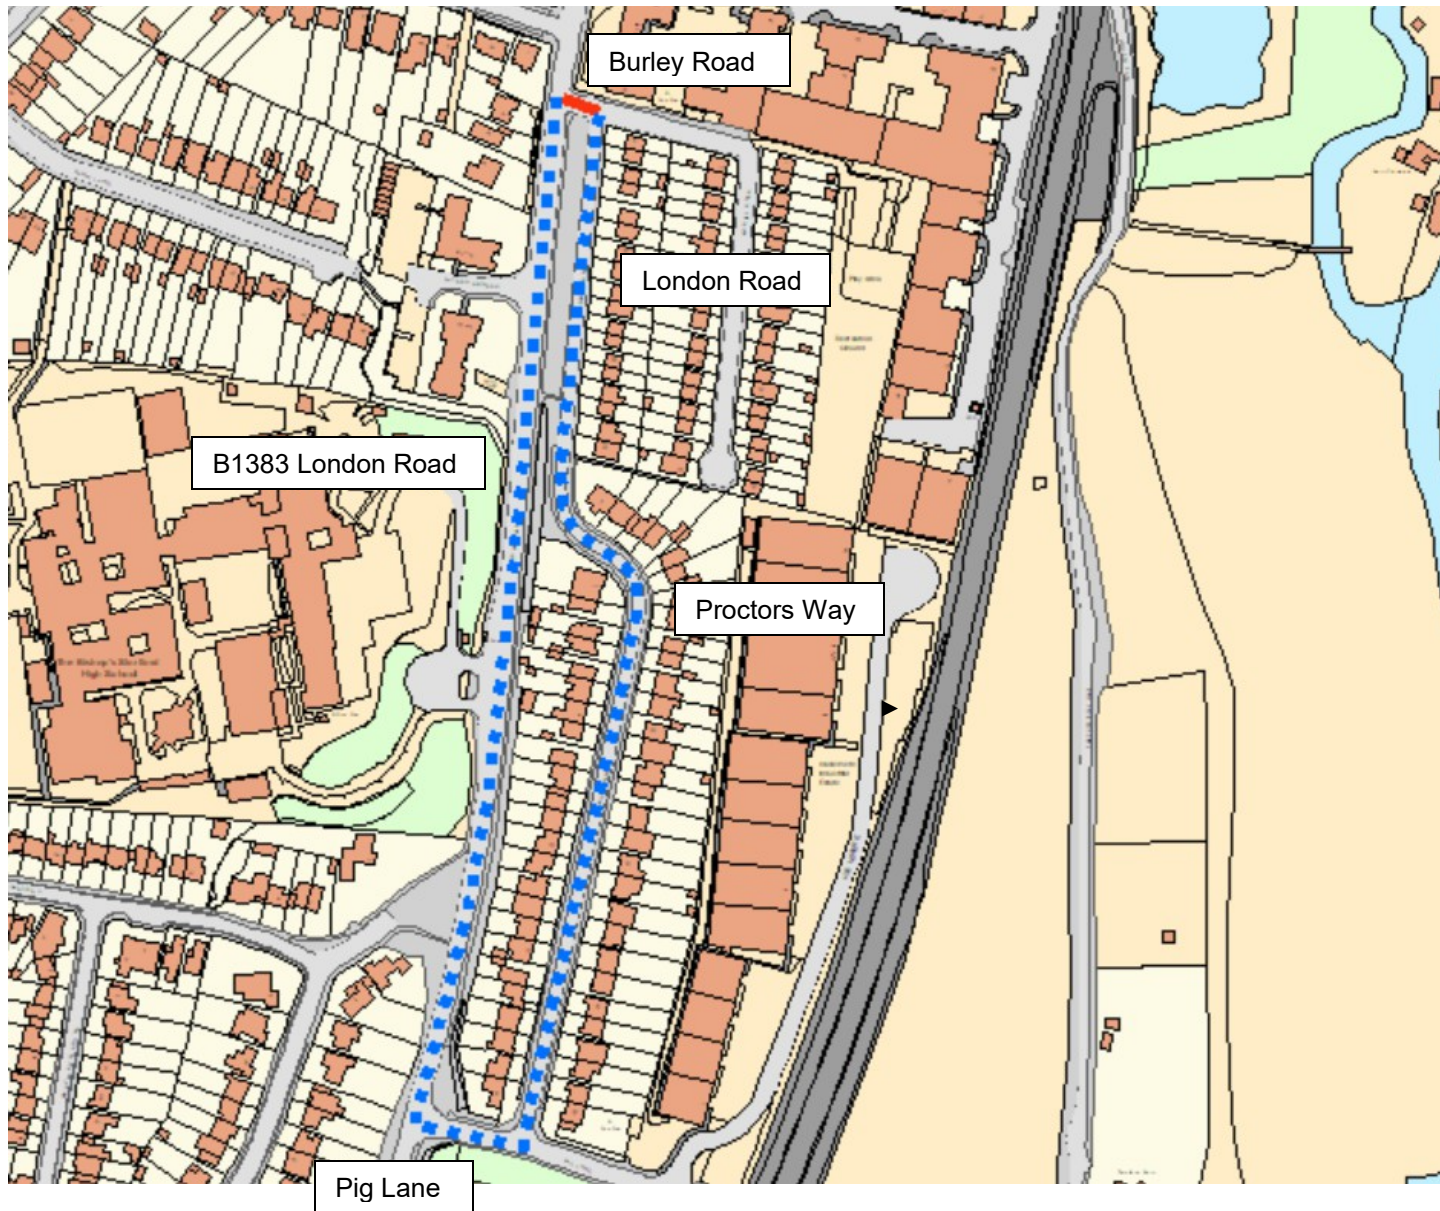

© Crown copyright and database rights 2019 Ordnance Survey 100019606
 You are not permitted to copy, sub-licence, distribute or sell any of this data to third parties in any form. (This restriction may not apply to HCC and its licensed contractors, agents & partners.)

-  Road Closure & Waiting Restrictions
-  Diversion

TEMPORARY TRAFFIC REGULATION ORDER

Abbots Lane, Widford

© Crown copyright and database rights 2019 Ordnance Survey 100019606
You are not permitted to copy, sub-licence, distribute or sell any of this data to third parties in any form. (This restriction may not apply to HCC and its licensed contractors, agents & partners.)

	Road Closure & Waiting Restrictions
	Diversion

TEMPORARY TRAFFIC REGULATION ORDER

Burley Road, Bishops Stortford